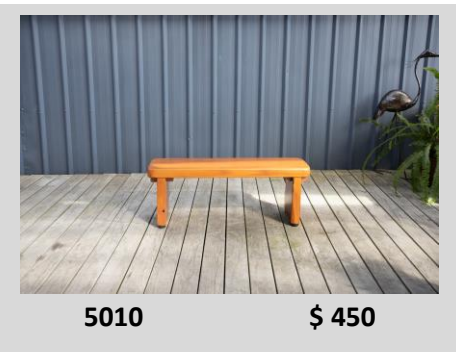

Sustainable Table Settings

2024

Add a touch of nature into your entertainment area with a handcrafted solid timber table setting

Each piece is created to highlight the knots and natural curves and is designed for NZ's weather and Kiwi Lifestyle

Our specially developed Elastocure coating is a water based elastomeric membrane that is food safe and provides great sun protection and a lovely smooth surface

Code	1.2m	1.4m	1.6m	1.8m	2m	2.4m	3m
1001	\$ 2800	\$ 3100	\$ 3300	\$ 4100	\$ 4500	\$ 4700	\$ 4900
1002	-----	-----	-----	-----	\$ 5300	\$ 5800	\$ 6200
1004	\$ 3600	\$ 3900	\$ 4100	\$ 4500	\$ 4900	\$ 5300	\$ 5700
1005	\$ 3200	\$ 3500	\$ 3700	\$ 4100	\$ 4900	\$ 5300	-----
1007	-----	-----	-----	-----	\$ 4500	\$ 5000	\$ 5400
1008	-----	-----	-----	-----	\$ 6100	\$ 6600	\$ 7000

Pricing is based on 900mm wide tables, includes GST & excludes Delivery

Add \$200 for wider Tables

MAKE THE MOST OF YOUR OUTDOORS

Free Phone 0508 BIG MAC (244 622)
Paraparaumu Creative Centre / 289 Mazengarb Road
fb.me@BigMacSlabs / admin@bigmacslabs.co.nz
www.bigmacslabs.co.nz