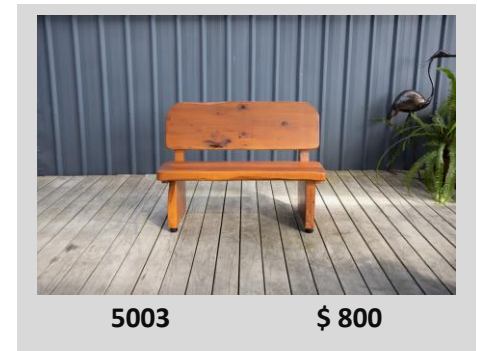

Sustainable Table Settings

2022

Add a touch of nature into your entertainment area with a handcrafted solid timber table setting

Each piece is created to highlight the knots and natural curves and is designed for NZ's weather and Kiwi Lifestyle

Our specially developed Elastocure coating is a water based elastomeric membrane that is food safe and provides great sun protection and a lovely smooth surface

Code	1.2m	1.4m	1.6m	1.8m	2m	2.4m	3m
1001	\$ 2500	\$ 2800	\$ 3000	\$ 3400	\$ 3800	\$ 4200	\$ 4400
1002	-----	-----	-----	-----	\$ 4900	\$ 5400	\$ 5600
1004	\$ 3300	\$ 3600	\$ 3800	\$ 4200	\$ 4600	\$ 5000	-----
1005	\$ 2900	\$ 3200	\$ 3,400	\$ 3800	\$ 4200	\$ 4600	-----
1007	-----	-----	-----	-----	\$ 4100	\$ 4600	\$ 5000
1008	-----	-----	-----	-----	\$ 5700	\$ 6200	\$ 6600