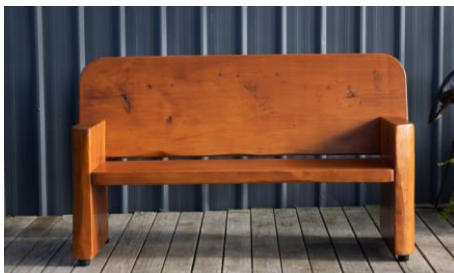

# Park Benches & Seating

**5003** 1.8m wide Park Bench **\$1,000**  
 1m \$800 1.2m \$850 1.4m \$900 1.6m \$950  
 2m \$1,050 2.4m \$1,100 2.8m \$1,150 3m \$1,200

**5003A** 1.8m Park Bench with Arms **\$1,100**  
 1.2m \$950 1.4m \$1,000 1.6m \$1,050  
 2m \$1,150 2.4m \$1,200

**7002** 1.8m wide Park Bench **\$1,800**  
 1.2m \$1,400 1.4m \$1,500 1.6m \$1,600 2m \$1,900

**5003JJ** 1.8m wide Park Bench \$1,150  
 1.6m \$1,100, 2m \$1,200

Park Benches can be made in 1.2m, 1.4m, 1.6m, 1.8m & 2m wide  
 Stainless Steel Engraved Plaque \$180 Engraving is usually 4 line's so it is big enough to read  
 Engraving into the wood \$35 per letter Each letter needs 50mm minimum