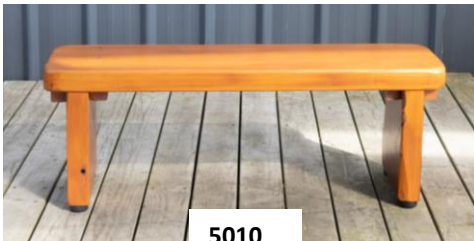

# Park Benches & Seating

**5003** 1.8m wide Park Bench **\$1,000**  
 1m \$800 1.2m \$850 1.4m \$900 1.6m \$950  
 2m \$1,050 2.4m \$1,100 2.8m \$1,150 3m \$1,200

**5003A** 1.8m Park Bench with Arms **\$1,100**  
 1.2m \$950 1.4m \$1,000 1.6m \$1,050  
 2m \$1,150 2.4m \$1,200

**7002** 1.8m wide Park Bench **\$1,800**  
 1.2m \$1,400 1.4m \$1,500 1.6m \$1,600 2m \$1,900

**5003JJ** 1.8m wide Park Bench \$1,150  
 1.6m \$1,100, 2m \$1,200

Park Benches can be made in 1.2m, 1.4m, 1.6m, 1.8m & 2m wide  
 Stainless Steel Engraved Plaque \$180 Engraving is usually 4 line's so it is big enough to read  
 Engraving into the wood \$35 per letter Each letter needs 50mm minimum