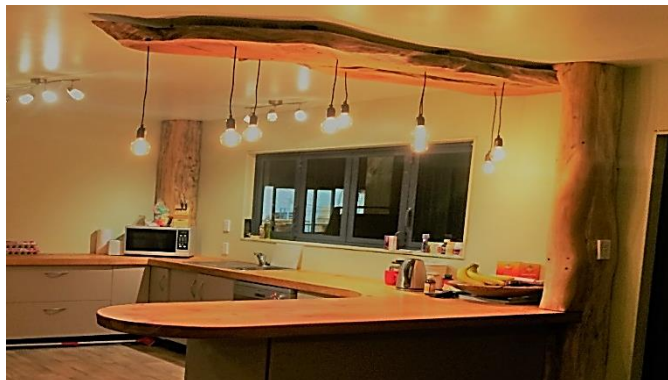

Big Mac Slabs Furniture Bench Top Options:

The top 3 pictures are Macrocarpa with Briwax Danish Oil

The below pictures are coated in Resene Aquaclear.

The two directly below have no stain and the others have stain applied with the Aquaclear over top of it.